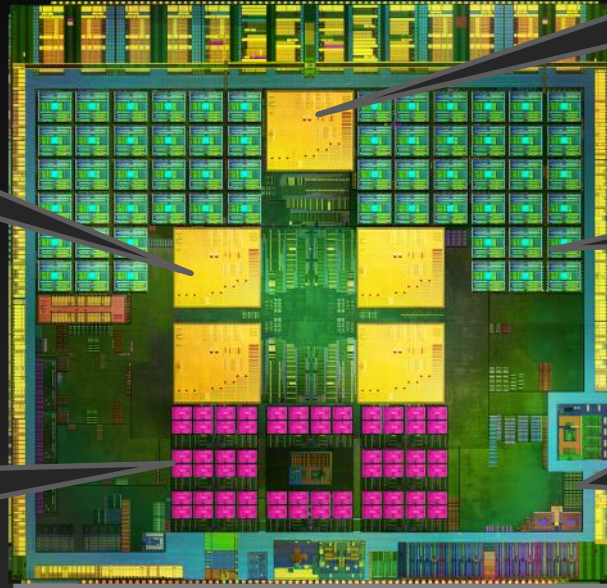

EMBARGOED UNTIL TUESDAY, FEBRUARY 19, 2013 AT 6 AM PACIFIC TIME

Introducing NVIDIA Tegra 4i

*Highest Performing Single-Chip
Smartphone Processor*

Tegra 4 Family

Tegra 4 (“Wayne”)

World’s Fastest Mobile Processor

Superphone / Tablet

Tegra 4i (“Grey”)

1st Integrated Tegra 4 LTE Processor

Smartphone

Tegra 4i

Highest Performing Single-Chip Smartphone Processor

“R4”

New Quad core
ARM R4 A9
(2.3Ghz)

Integrated
i500 core

Tegra 4
4+1 Battery Saver Core

Tegra 4 GPU (60 Core)

More Tegra 4 Features:

- Computational Photography Architecture
- Image Signal Processor
- Video Engine
- Optimized Memory Interface

Half the Size of Competing Chip

Performance per mm² Comparison

Packs a Big Punch

CPU Architecture Comparison

	S800 Krait	Tegra 4 A15	Tegra 4i R4 A9	
Core size (mm ²)	2.6	2.7	1.15	Half the size
Battery Saver Arch	-	4 + 1	4 + 1	Dedicated battery saver core
Perf / clock (SpecINT IPC)	0.33	0.61	0.40	
Max Perf (SpecINT)	762 (est)	1168	920	
Perf / mm ² (SpecINT)	293	432	800	2.7x efficiency