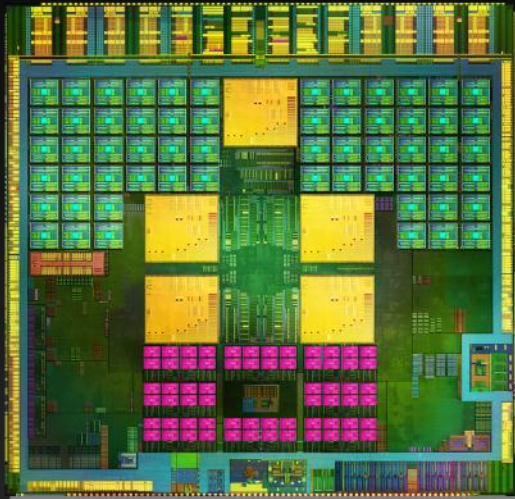

Tegra 4 Family

Tegra 4 (“Wayne”)

World’s Fastest Mobile Processor

Superphone / Tablet

Tegra 4i (“Grey”)

1st Integrated Tegra 4 LTE Processor

Smartphone

Quad CPU	ARM A15, 4+1	R4 ARM A9, 4+1
NVIDIA GPU	72 Core	60 Core
i500	✓	✓
NV Comp Photo Architecture	✓	✓

EMBARGOED UNTIL TUESDAY, FEBRUARY 19, 2013 AT 6 AM PACIFIC TIME

NVIDIA Tegra 4i

Highest Performing Single Chip Smartphone Processor

2.3GHz Quad CPU + 60 Core GPU + SDR LTE

Half the size of competing chip

Tegra 4 super phone experience