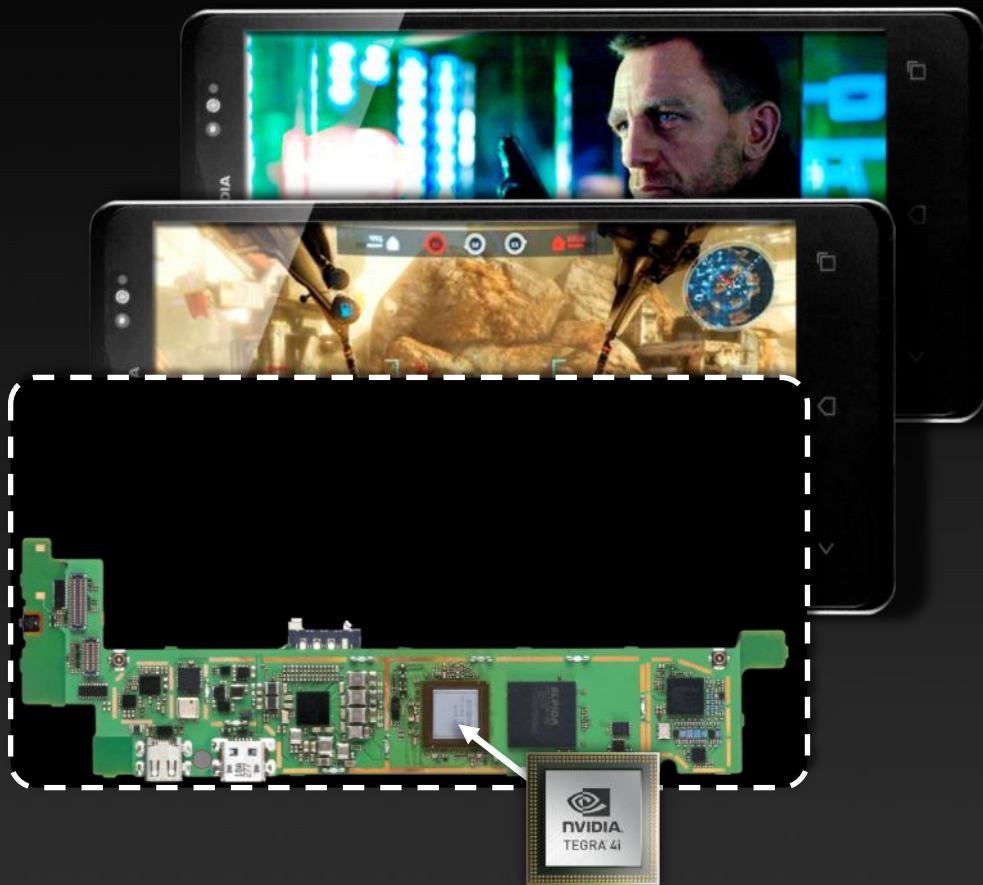

Half the Size of Competing Chip

Performance per mm² Comparison

Packs a Big Punch

CPU Architecture Comparison

	S800 Krait	Tegra 4 A15	Tegra 4i R4 A9	
Core size (mm ²)	2.6	2.7	1.15	Half the size
Battery Saver Arch	-	4 + 1	4 + 1	Dedicated battery saver core
Perf / clock (SpecINT IPC)	0.33	0.61	0.40	
Max Perf (SpecINT)	762 (est)	1168	920	
Perf / mm ² (SpecINT)	293	432	800	2.7x efficiency

Tegra 4i Delivers...

Lightning Fast 4G LTE

Blazing Fast Web Browsing

Computational Photography

TegraZone Gaming

Tegra 4 Family Camera Capabilities

VIDIA COMPUTATIONAL PHOTOGRAPHY ARCHITECTURE

1st Always On HDR

1st Tap to Track

1st HDR Pano

1080P LTE Phones for Everyone

Phoenix Reference Phone Platform

- Tegra 4i
- 5" 1080p Display
- 8mm thin
- 4G LTE
- PRISM 2
- DirectTouch
- Computational Photography Architecture