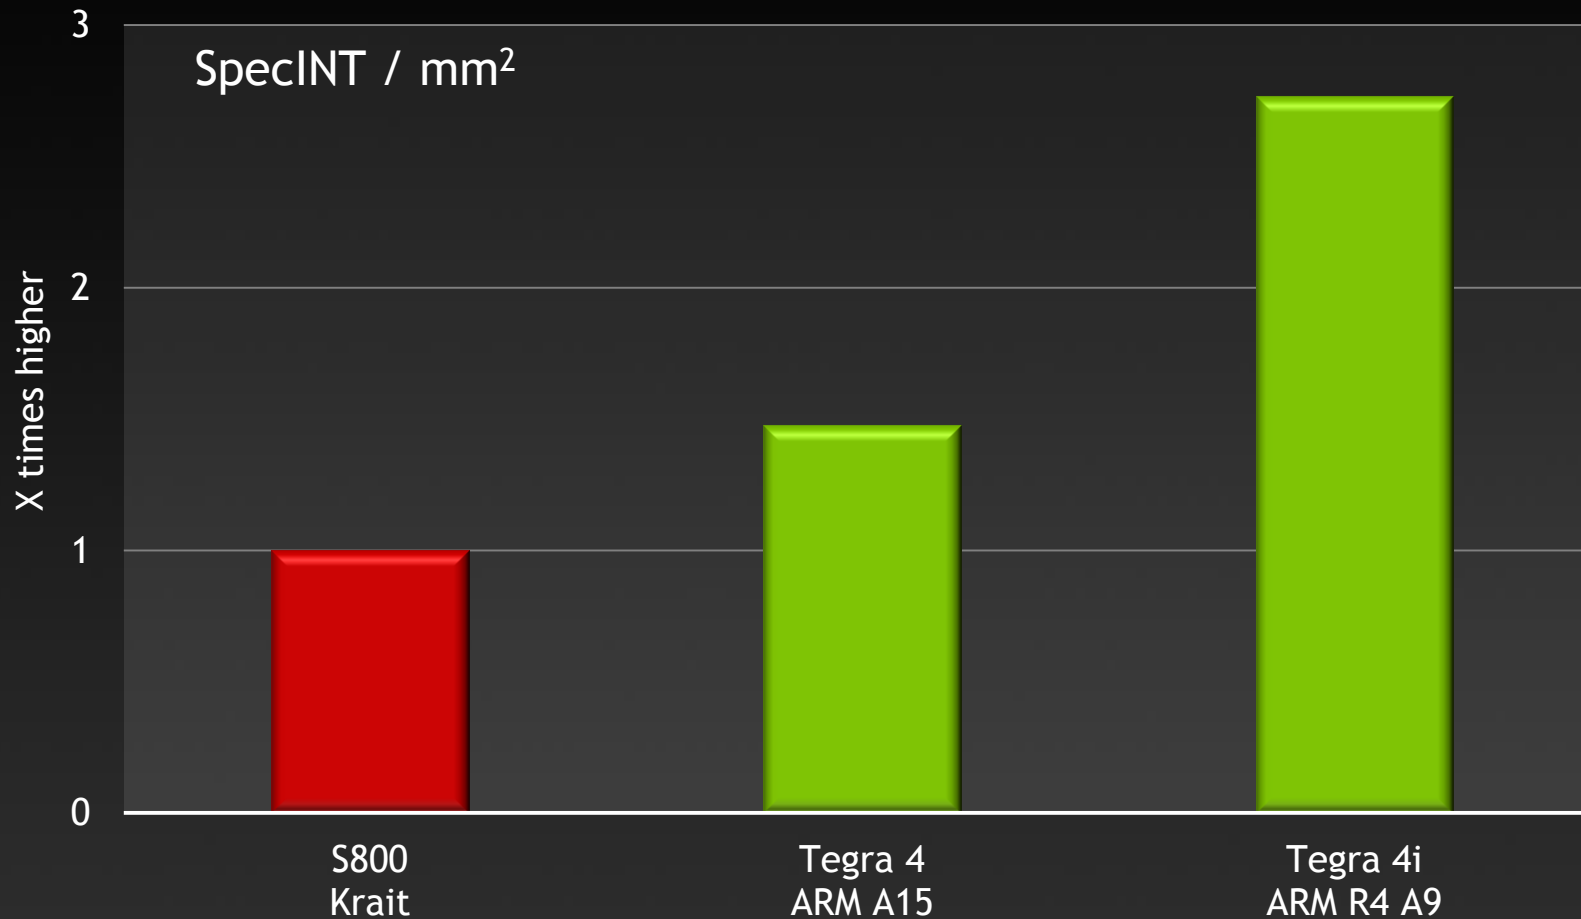

Integrated
i500 core

Tegra 4
4+1 Battery Saver Core

Tegra 4 GPU (60 Core)

More Tegra 4 Features:

- Computational Photography Architecture
- Image Signal Processor
- Video Engine
- Optimized Memory Interface

Half the Size of Competing Chip

Performance per mm² Comparison

Packs a Big Punch

CPU Architecture Comparison

	S800 Krait	Tegra 4 A15	Tegra 4i R4 A9	
Core size (mm ²)	2.6	2.7	1.15	Half the size
Battery Saver Arch	-	4 + 1	4 + 1	Dedicated battery saver core
Perf / clock (SpecINT IPC)	0.33	0.61	0.40	
Max Perf (SpecINT)	762 (est)	1168	920	
Perf / mm ² (SpecINT)	293	432	800	2.7x efficiency