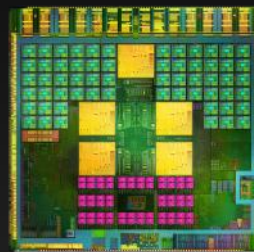

EMBARGOED UNTIL TUESDAY, FEBRUARY 19, 2013 AT 6 AM PACIFIC TIME

Introducing NVIDIA Tegra 4i

*Highest Performing Single-Chip
Smartphone Processor*

Tegra 4 Family

Tegra 4 (“Wayne”)

World’s Fastest Mobile Processor

Superphone / Tablet

Tegra 4i (“Grey”)

1st Integrated Tegra 4 LTE Processor

Smartphone

Tegra 4i

Highest Performing Single-Chip Smartphone Processor

“R4”

New Quad core
ARM R4 A9
(2.3Ghz)

Integrated
i500 core

Tegra 4
4+1 Battery Saver Core

Tegra 4 GPU (60 Core)

More Tegra 4 Features:

- Computational Photography Architecture
- Image Signal Processor
- Video Engine
- Optimized Memory Interface

Half the Size of Competing Chip

Performance per mm² Comparison

Packs a Big Punch

CPU Architecture Comparison

	S800 Krait	Tegra 4 A15	Tegra 4i R4 A9	
Core size (mm ²)	2.6	2.7	1.15	Half the size
Battery Saver Arch	-	4 + 1	4 + 1	Dedicated battery saver core
Perf / clock (SpecINT IPC)	0.33	0.61	0.40	
Max Perf (SpecINT)	762 (est)	1168	920	
Perf / mm ² (SpecINT)	293	432	800	2.7x efficiency