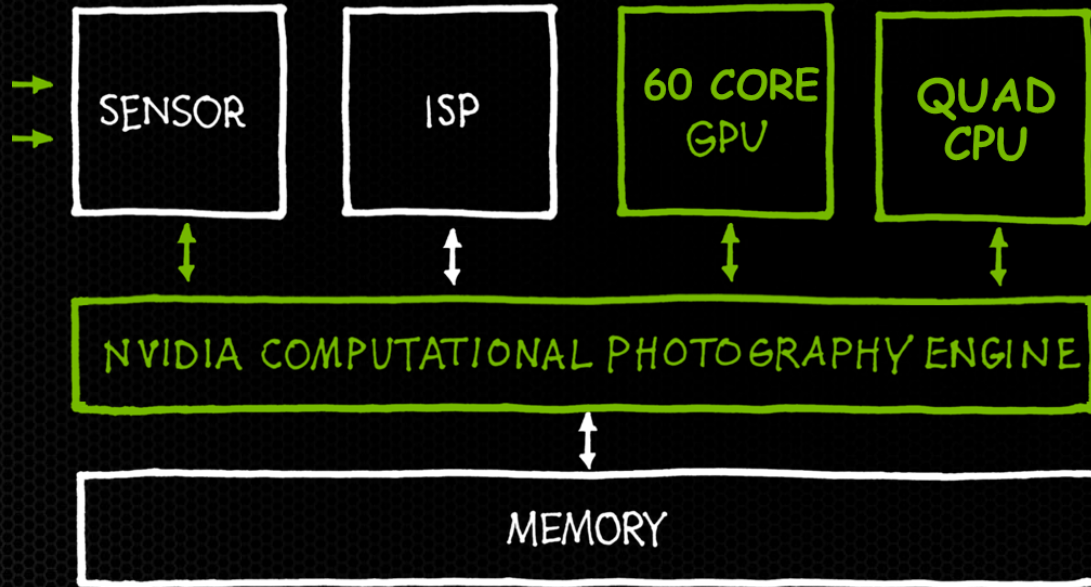

Tegra 4i Delivers...

Lightning Fast 4G LTE

Blazing Fast Web Browsing

Computational Photography

TegraZone Gaming

Tegra 4 Family Camera Capabilities

VIDIA COMPUTATIONAL PHOTOGRAPHY ARCHITECTURE

1st Always On HDR

1st Tap to Track

1st HDR Pano

1080P LTE Phones for Everyone

Phoenix Reference Phone Platform

- Tegra 4i
- 5" 1080p Display
- 8mm thin
- 4G LTE
- PRISM 2
- DirectTouch
- Computational Photography Architecture