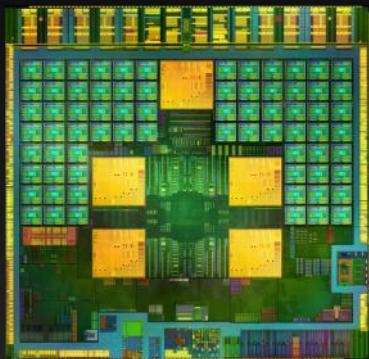

EMBARGOED UNTIL TUESDAY, FEBRUARY 19, 2013 AT 6 AM PACIFIC TIME

Introducing NVIDIA Tegra 4i

*Highest Performing Single-Chip
Smartphone Processor*

Tegra 4 Family

Tegra 4 (“Wayne”)

World’s Fastest Mobile Processor

Superphone / Tablet

Tegra 4i (“Grey”)

1st Integrated Tegra 4 LTE Processor

Smartphone

Tegra 4i

Highest Performing Single-Chip Smartphone Processor

“R4”

New Quad core
ARM R4 A9
(2.3Ghz)

Integrated
i500 core

Tegra 4
4+1 Battery Saver Core

Tegra 4 GPU (60 Core)

More Tegra 4 Features:

- Computational Photography Architecture
- Image Signal Processor
- Video Engine
- Optimized Memory Interface

Half the Size of Competing Chip

Performance per mm² Comparison

Packs a Big Punch

CPU Architecture Comparison

	S800 Krait	Tegra 4 A15	Tegra 4i R4 A9	
Core size (mm ²)	2.6	2.7	1.15	Half the size
Battery Saver Arch	-	4 + 1	4 + 1	Dedicated battery saver core
Perf / clock (SpecINT IPC)	0.33	0.61	0.40	
Max Perf (SpecINT)	762 (est)	1168	920	
Perf / mm ² (SpecINT)	293	432	800	2.7x efficiency