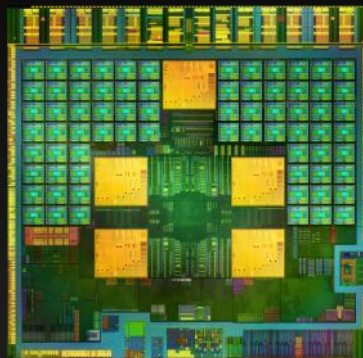

Half the Size of Competing Chip

Performance per mm² Comparison

Packs a Big Punch

CPU Architecture Comparison

	S800 Krait	Tegra 4 A15	Tegra 4i R4 A9	
Core size (mm ²)	2.6	2.7	1.15	Half the size
Battery Saver Arch	-	4 + 1	4 + 1	Dedicated battery saver core
Perf / clock (SpecINT IPC)	0.33	0.61	0.40	
Max Perf (SpecINT)	762 (est)	1168	920	
Perf / mm ² (SpecINT)	293	432	800	2.7x efficiency

1st Tap to Track

1st HDR Pano

1080P LTE Phones for Everyone

Phoenix Reference Phone Platform

- Tegra 4i
- 5" 1080p Display
- 8mm thin
- 4G LTE
- PRISM 2
- DirectTouch
- Computational Photography Architecture

Tegra 4 Family

Tegra 4 (“Wayne”)

World’s Fastest Mobile Processor

Superphone / Tablet

Tegra 4i (“Grey”)

1st Integrated Tegra 4 LTE Processor

Smartphone

Quad CPU	ARM A15, 4+1	R4 ARM A9, 4+1
NVIDIA GPU	72 Core	60 Core
i500	✓	✓
NV Comp Photo Architecture	✓	✓

EMBARGOED UNTIL TUESDAY, FEBRUARY 19, 2013 AT 6 AM PACIFIC TIME

NVIDIA Tegra 4i

Highest Performing Single Chip Smartphone Processor

2.3GHz Quad CPU + 60 Core GPU + SDR LTE

Half the size of competing chip

Tegra 4 super phone experience